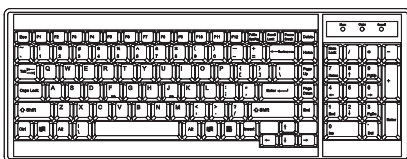

Keyboard

Ge G keyboard integrated with touchpad

Supporting layouts

America					
	United States				
EMEA					
	United Kingdom	Germany	France	Spain	Norway
	Italy	Russia	Switzerland	Netherlands	Portugal
Asia					
	China	Japan	Korea	Arabia	Turkey