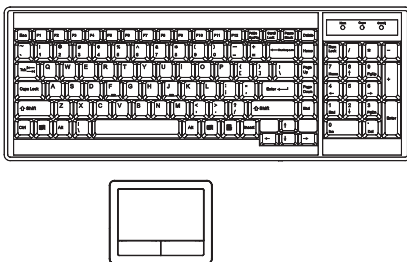

Standard Keyboard

Ge G keyboard integrated with touchpad

Supporting layouts

America					
	United States				
EMEA	United Kingdom	Germany	France	Spain	Norway
	Italy	Russia	Switzerland	Netherlands	Portugal
Asia					
	China	Japan	Korea	Arabia	Turkey

Keyboard Options

* US layout only

Me Mac keyboard with touchpad

Se S keyboard with touchpad