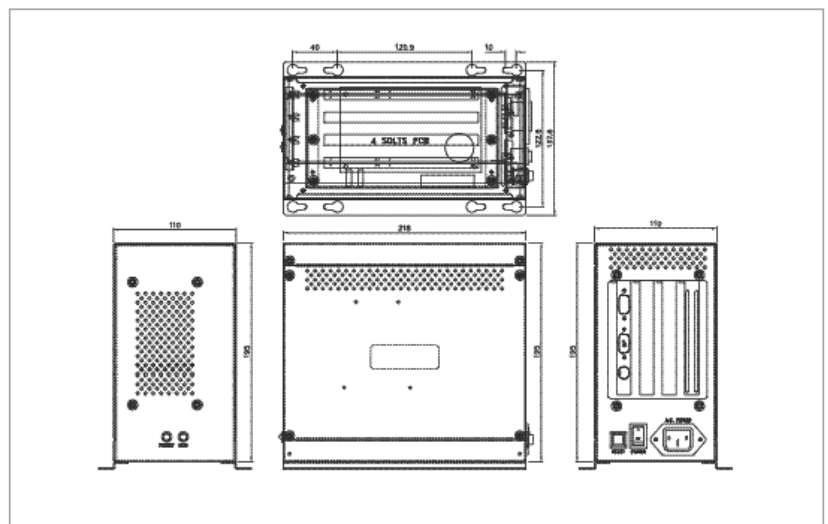

Specification

Construction

- Heavy-duty steel

Drive Bay

- Internal: 2.5" HDD x1

Air Filter

- One replaceable air filter

Cooling Fan

- 0 to +55°C

Storage Temperature Range

- 0 to +70°C

Relative Humidity

- 5% to 95%, non-condensing

Dimension

- 110(W) x 218(D) x 195(H) mm
4.3"(W) x 8.6"(D) x 7.7"(H)

Weight Net:

- Net: 2.35 kg (5.2 lb) Gross: 2.85 kg (6.3 lb)

Backplane:

- PBP-04I: 4-slot ISA backplane

Ordering Information

CAL-404S-70

- 4-slot industrial node chassis with 70w Power Supply